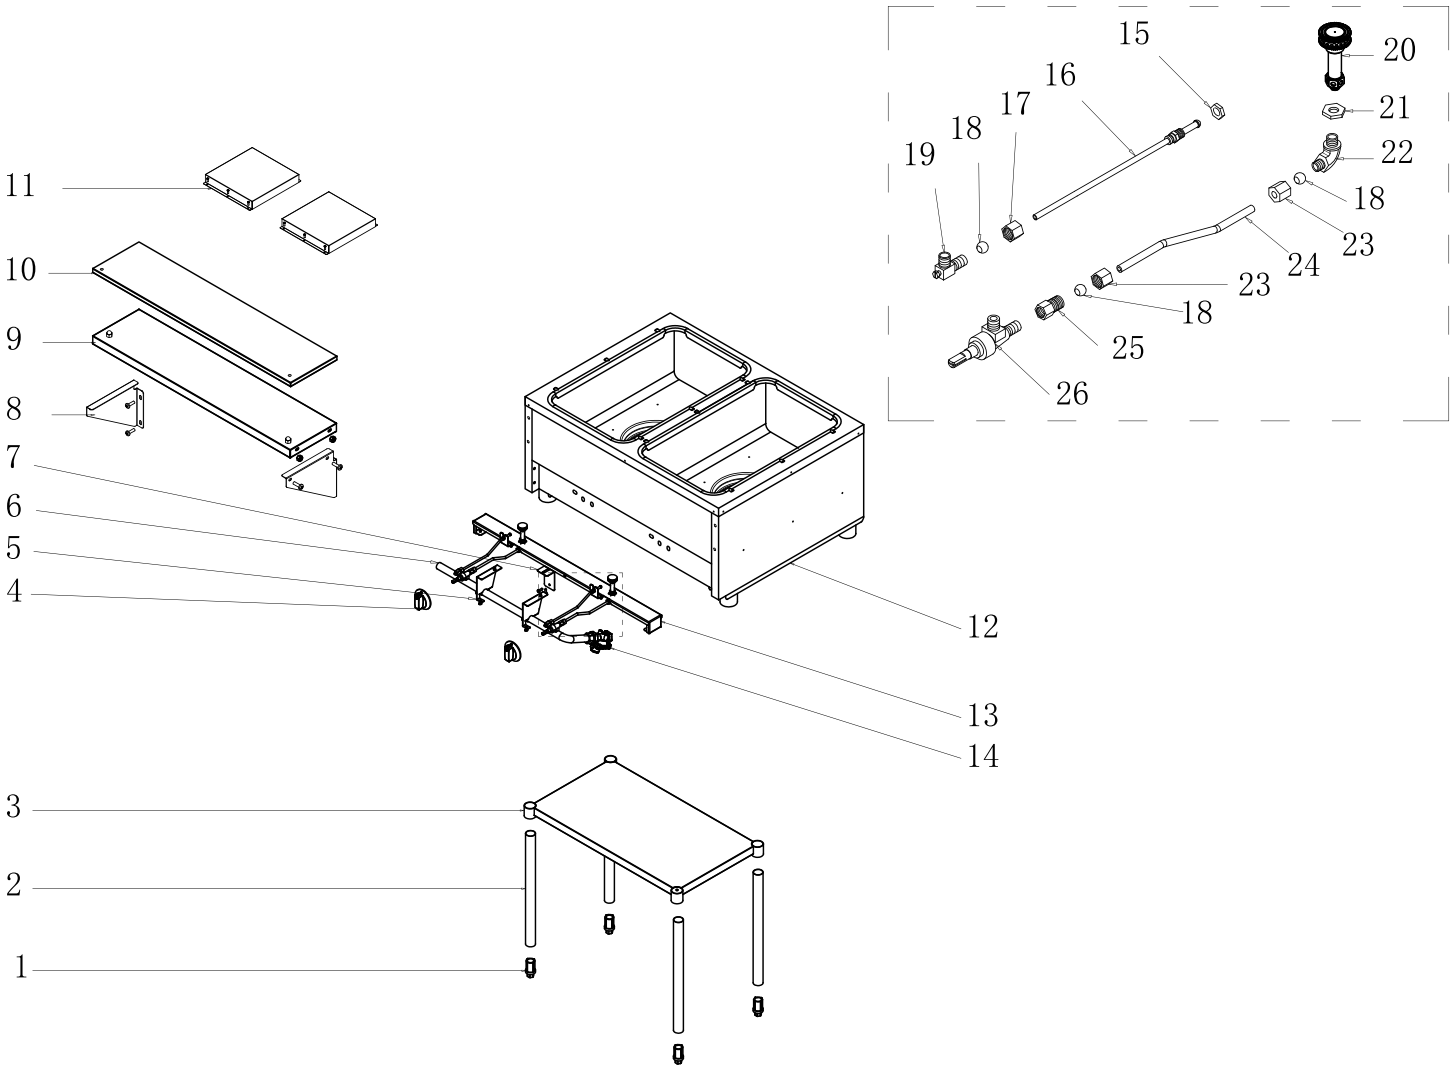

Parts Breakdown

Model FW-CN-0002-LP 47362

Parts Breakdown

Model FW-CN-0002-LP 47362

Item No.	Description	Position	Item No.	Description	Position	Item No.	Description	Position
AI675	Feet for 47362	1	AI684	Poly Cutting Board for 47362	10	AI693	Elbow Pipe for 47362	19
AI676	Leg Pipe for 47362	2	AI685	Cover for 47362	11	AI694	Jet Burner for 47362	20
AI677	Under Shelf for 47362	3	AI686	Body for 47362	12	AI695	Lock Nut for 47362	21
AI678	Knob for 47362	4	AI687	Long Support Frame for 47362	13	AI696	Elbow Pipe for 47362	22
AI679	Support Frame for 47362	5	AO019	Regulator (LP) for 47362	14	AI697	Lock Nut for 47362	23
AI680	Gas Pipe for 47362	6	AI689	Lock Nut for 47362	15	AI698	Burner Gas Pipe for 47362	24
AI681	Support Frame for 47362	7	AI690	Pilot Burner for 47362	16	AO020	Lock Nut (LP) for 47362	25
AI682	Bracket for 47362	8	AI691	Lock Nut for 47362	17	AI700	Gas Valve for 47362	26
AI683	Shelf for Cutting Board for 47362	9	AI692	Circle Hoop for 47362	18			